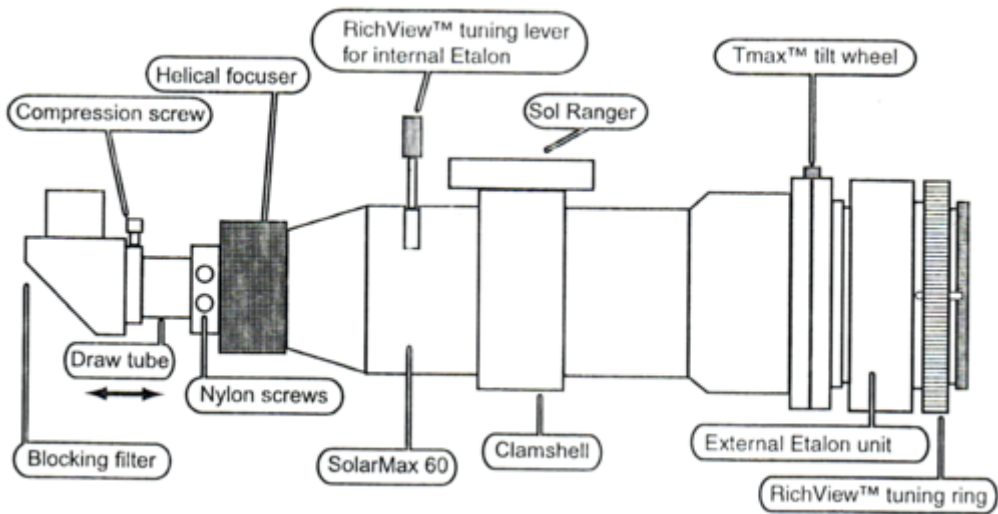

The OSST comes in its own leather case in which it is safely stored.

Included are the tube with all necessary filters, components and a 1.25" eyepiece.

There is a dovetail mount on the bottom to mount it to the [Celestron Advanced GT mount](#).

Halpha telescope - overview

Layout & Operation

Layout

Richtview tuning ring	
External etalon	
Tilt wheel	
Sol Ranger Sun finder	
Eyepiece	
Blocking filter	
Helical focuser	
RichView Tuning System	
Clamshell & Sol Ranger	