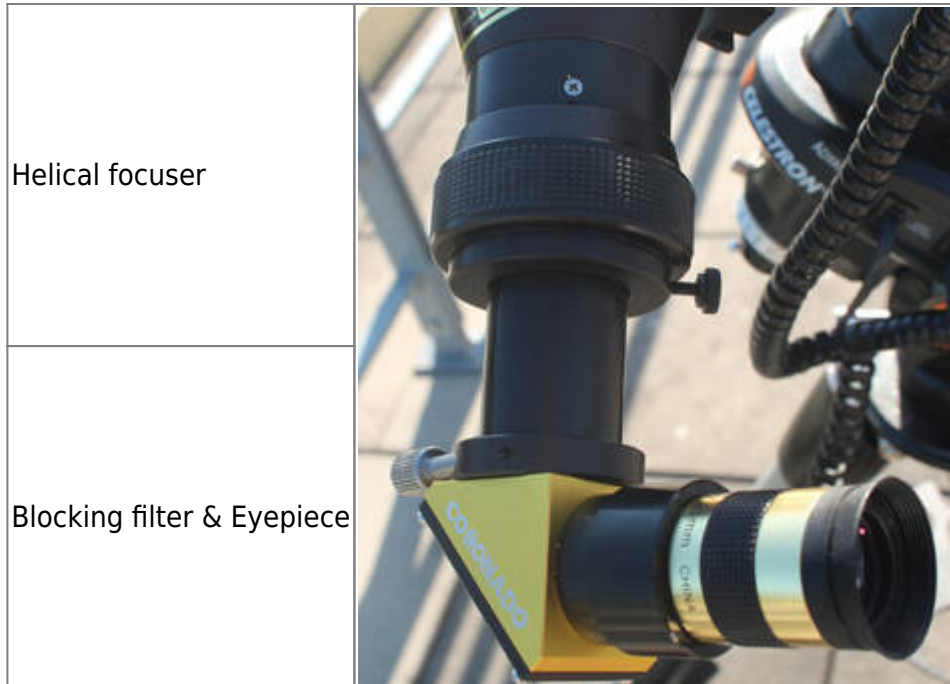

The Overwhelmingly Small Solar Telescope (OSST)

Basics

The de facto smallest member of the telescope family is our dedicated solar telescope.

Manufacturer	Coronado
Series	Solar Max II
Aperture	60mm
Focal length	400mm
f/Ratio	6.6
Bandwidth	< 0.5 Å
Blocking filter	BF10
Miscellaneous	Richview tuning
	Double Stacked
	Sol Ranger Sun finder

The OSST comes in its own leather case in which it is safely stored.

Included are the tube with all necessary filters, components and a 1.25" eyepiece.

There is a dovetail mount on the bottom to mount it to the [Celestron Advanced GT mount](#).

Halpha telescope - overview

Layout & Operation

Layout

Richtview tuning ring	
External etalon	
Tilt wheel	
Sol Ranger Sun finder	
Eyepiece	
Blocking filter	
Helical focuser	
RichView Tuning System	
Clamshell & Sol Ranger	